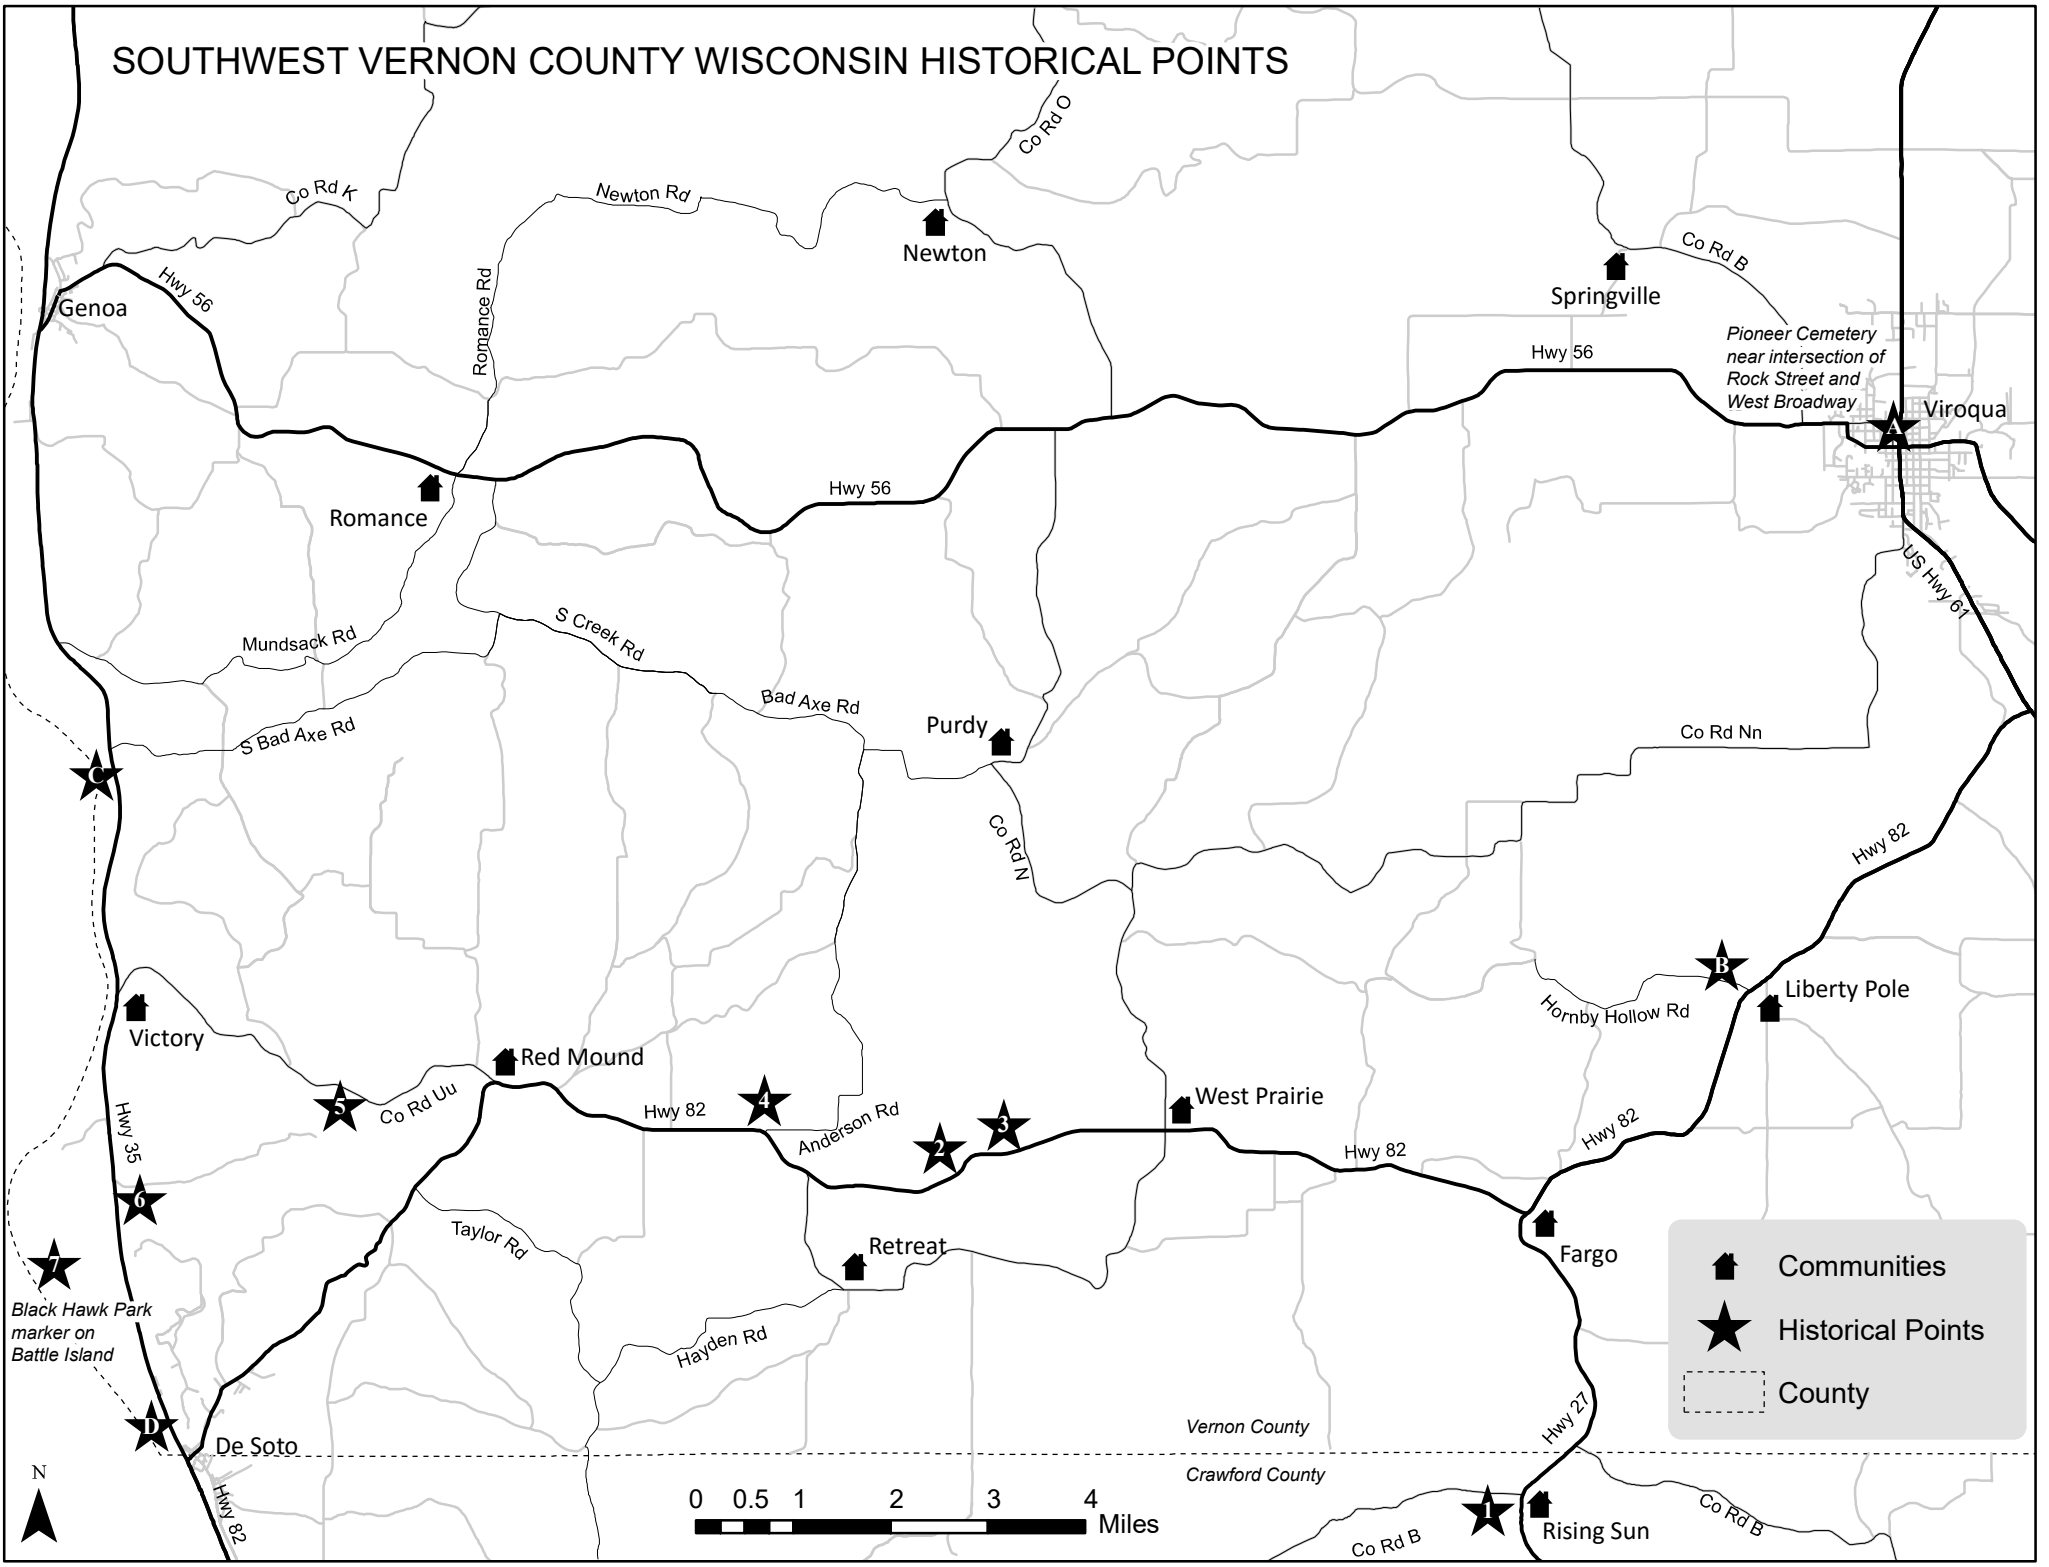

# SOUTHWEST VERNON COUNTY WISCONSIN HISTORICAL POINTS

- Communities
- Historical Points
- County