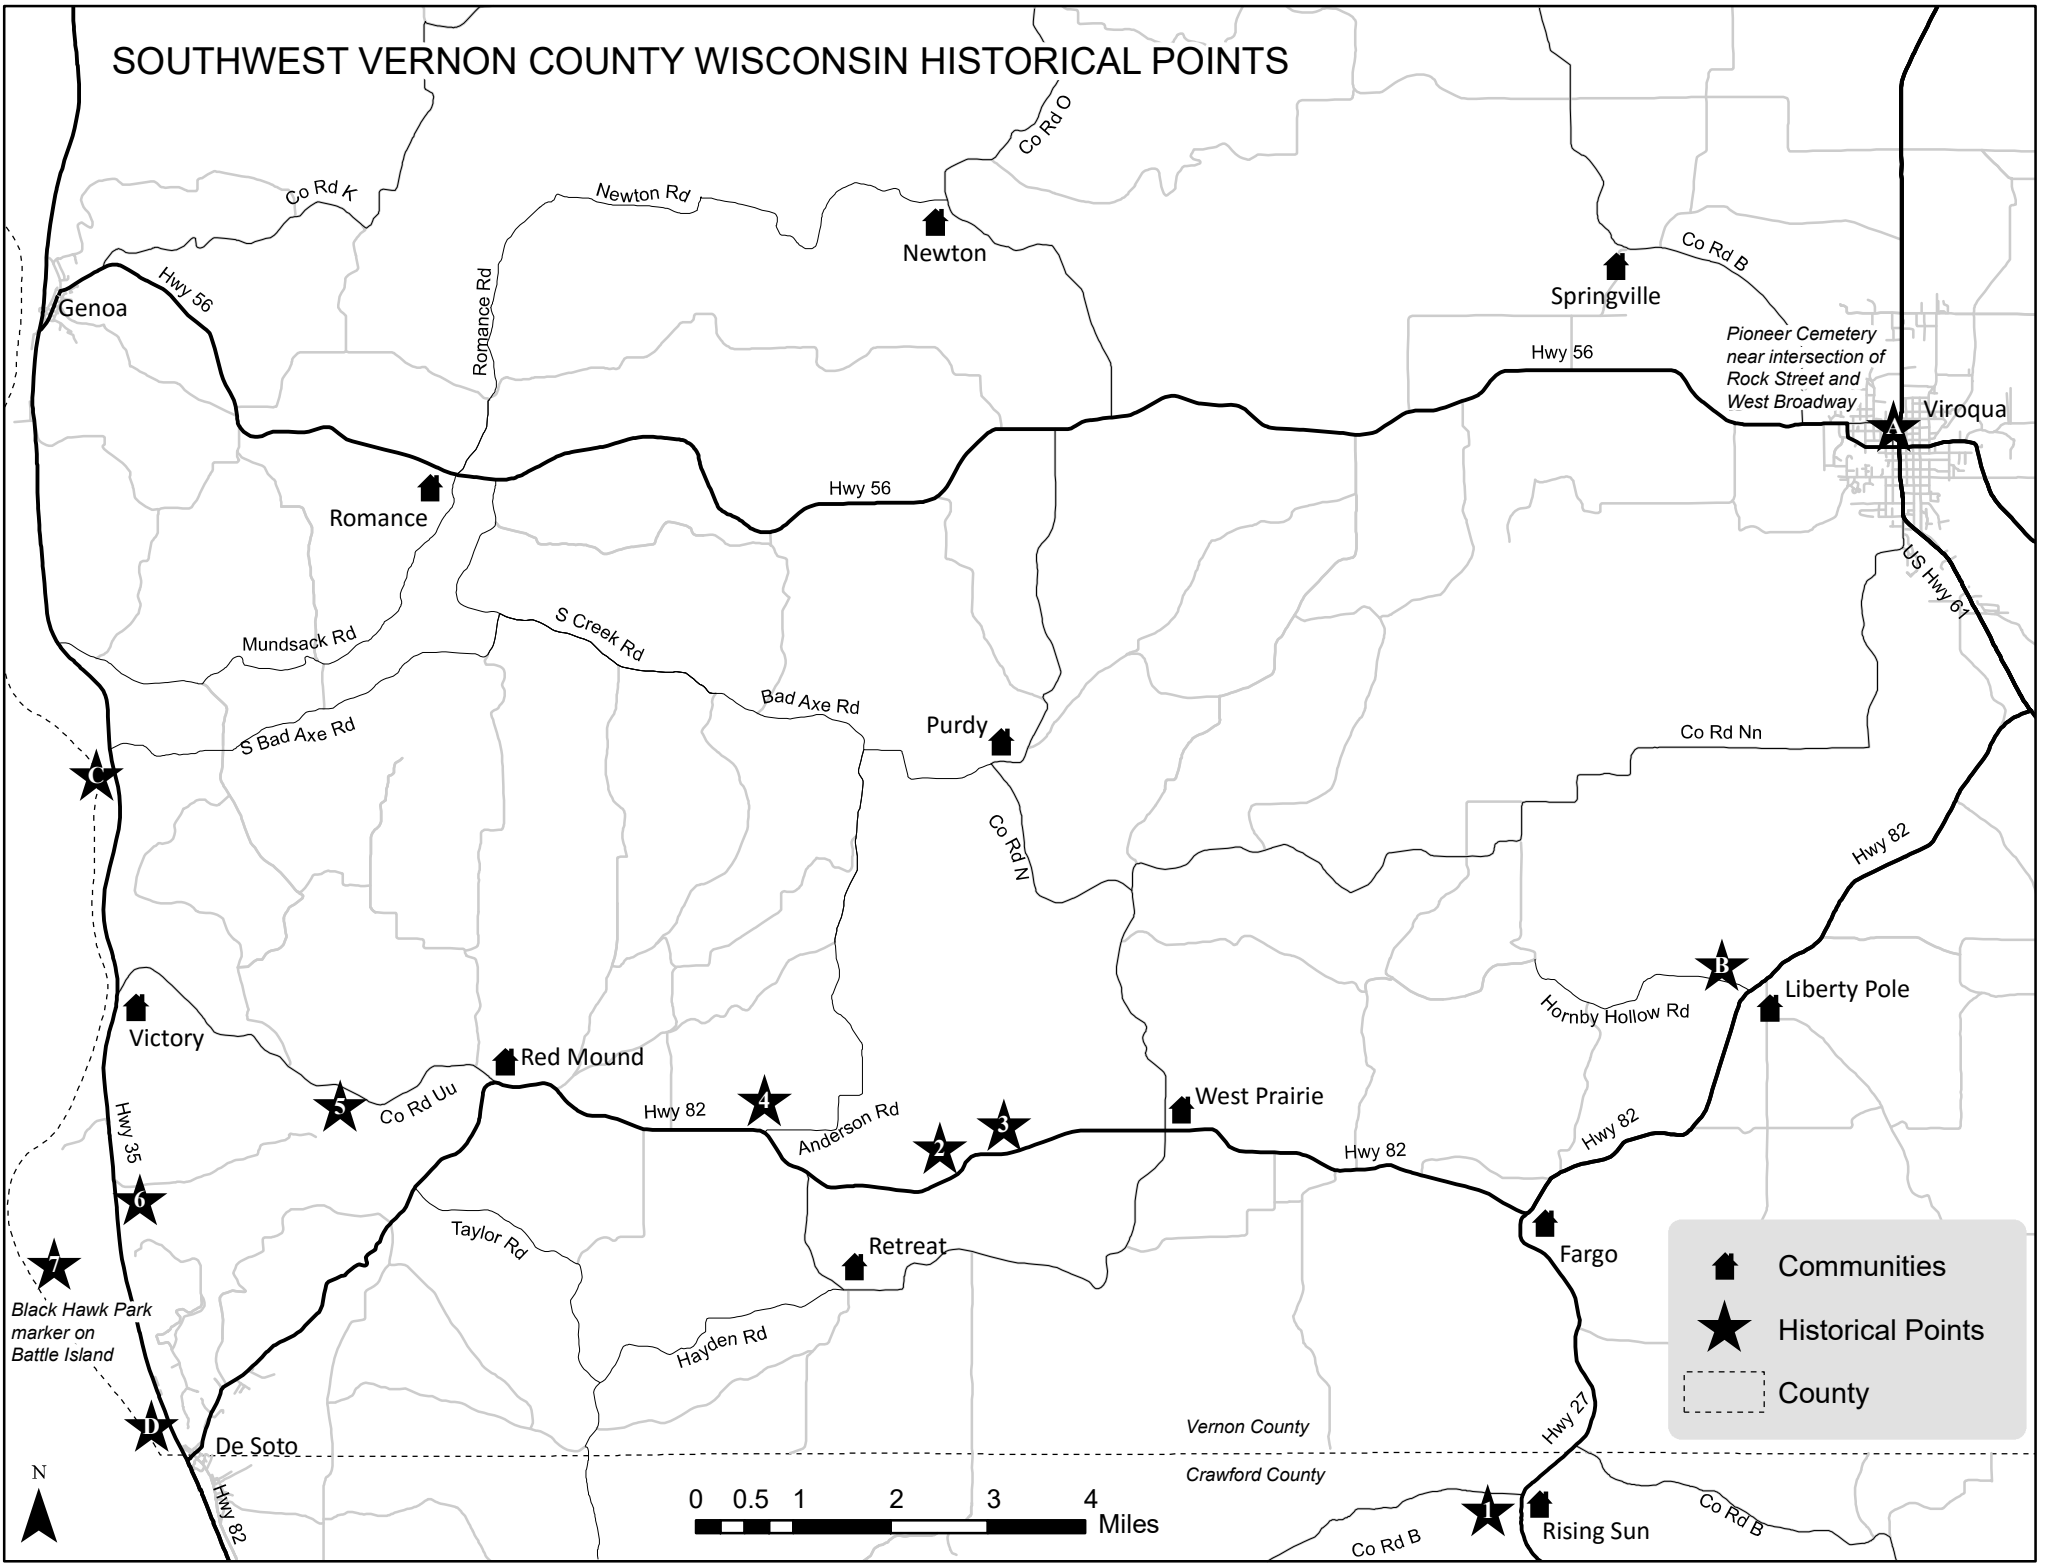

SOUTHWEST VERNON COUNTY WISCONSIN HISTORICAL POINTS

- Communities
- Historical Points
- County