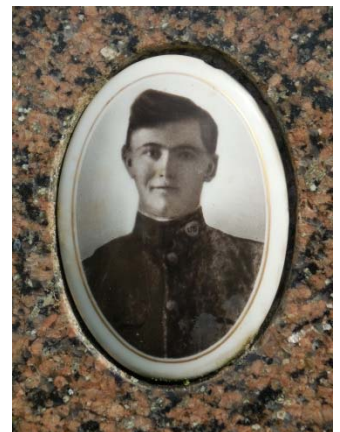

# A Walk Among the Ancestors

at the Country Coon  
Prairie Lutheran Church  
and Cemetery

S2706 Coon Prairie Rd.  
(2 miles south of Westby)

**Sunday, June 23, 2024**  
*tours of the church start at 3PM*  
*cemetery walk starts at 4PM*  
suggested donation of \$5.00

featuring local actors portraying people buried in the cemetery:

- pioneer Jacob Post Michelet
- teacher and suffragist Amy Gott Roisland
- World War I soldier Bennie Frydenberg
- cook Elizabeth Harris Stoda Yarrington
- architect Albert Parkinson